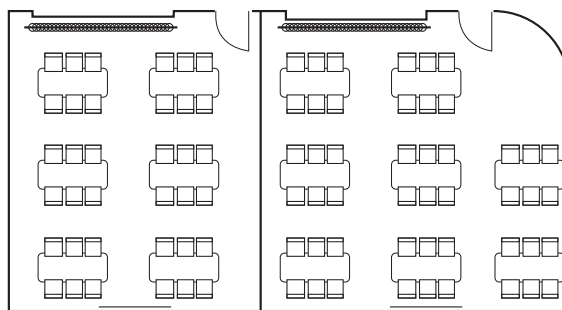

# SEATING STYLES & CAPACITIES

NAME OF EVENT SPACE	CAPACITY	SQUARE FOOTAGE	ROUNDS	CLASSROOM STYLE	THEATRE STYLE
Houlihan's Lower Patio	64	2,100	—	—	—
Eagle Boardroom	10	320	—	—	—
Gold Room	40	600	40	24	50
Diamond Room	40	600	40	24	50
Gold / Diamond Room	80	1,200	80	48	100
Reflections ABC	700	6,653	464	273	675
Reflections A	250	2,239	160	87	232
Reflections AB	450	4,784	280	156	413
Reflections B	200	1,876	120	69	181
Reflections BC	475	5,090	312	171	443
Reflections C	275	2,538	192	102	262
Quest	46	638	—	—	—
Odyssey	38	532	—	—	—
Q Showroom	615	3,413	175	50	300

**GOLD/DIAMOND ROOM**

**EAGLE BOARDROOM**

**REFLECTIONS EVENT SPACE**

**HOULIHAN'S PATIO**

**ODYSSEY**

**QUEST**