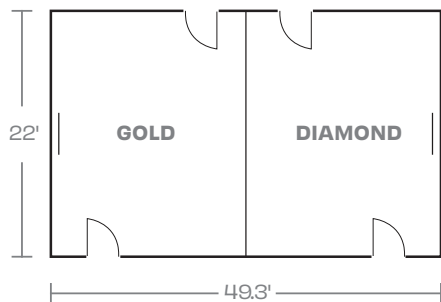

HOULIHAN'S PATIO

SEATING STYLES & CAPACITIES

NAME OF EVENT SPACE	CAPACITY	SQUARE FOOTAGE	ROUNDS	CLASSROOM STYLE	THEATRE STYLE
Houlihan's Lower Patio	64	2,100	—	—	—
Eagle Boardroom	10	320	—	—	—
Gold Room	40	600	40	24	50
Diamond Room	40	600	40	24	50
Gold / Diamond Room	80	1,200	80	48	100
Reflections ABC	700	6,653	464	273	675
Reflections A	250	2,239	160	87	232
Reflections AB	450	4,784	280	156	413
Reflections B	200	1,876	120	69	181
Reflections BC	475	5,090	312	171	443
Reflections C	275	2,538	192	102	262
Quest	46	638	—	—	—
Odyssey	38	532	—	—	—
Q Showroom	615	3,413	175	50	300

GOLD/DIAMOND ROOM