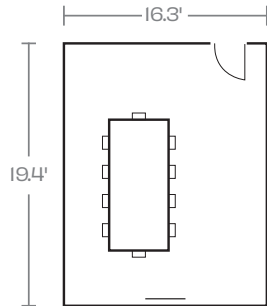

EAGLE BOARDROOM