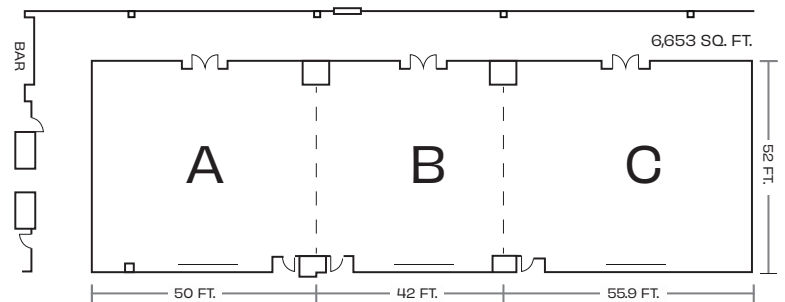

QUEST

REFLECTIONS EVENT SPACE