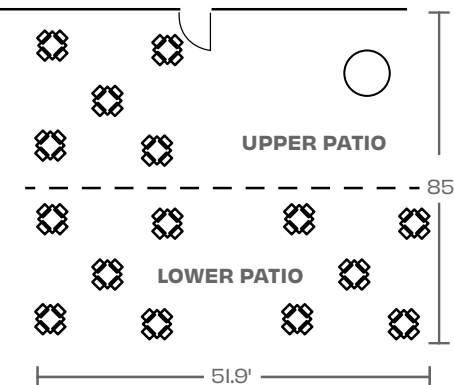

# SEATING STYLES & CAPACITIES

NAME OF EVENT SPACE	CAPACITY	SQUARE FOOTAGE	ROUNDS	CLASSROOM STYLE	THEATRE STYLE
Houlihan's Lower Patio	64	2,100	—	—	—
Eagle Boardroom	10	320	—	—	—
Gold Room	40	600	40	24	50
Diamond Room	40	600	40	24	50
Gold / Diamond Room	80	1,200	80	48	100
Reflections ABC	700	6,653	464	273	675
Reflections A	250	2,239	160	87	232
Reflections AB	450	4,784	280	156	413
Reflections B	200	1,876	120	69	181
Reflections BC	475	5,090	312	171	443
Reflections C	275	2,538	192	102	262
Quest	46	638	—	—	—
Odyssey	38	532	—	—	—
Q Showroom	615	3,413	175	50	300

**GOLD/DIAMOND ROOM**

**EAGLE BOARDROOM**

**REFLECTIONS EVENT SPACE**

**HOULIHAN'S PATIO**

**ODYSSEY**

**QUEST**